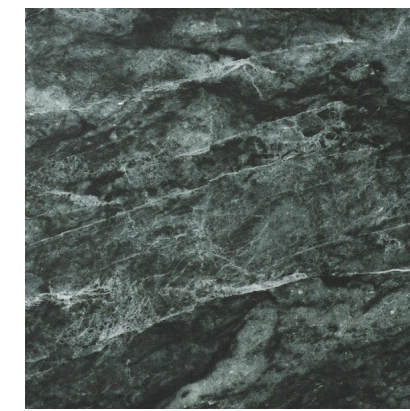

The ceramic table tops

Marble effect... A classic for Parisian terraces and worldwide. Available in white, black, or green ceramic with natural veins, always framed with brass, stainless steel, or copper, the Haussmann range is chic, authentic, and timeless.

Blanc

Noir

Vert pastel

Vert intense

Onyx