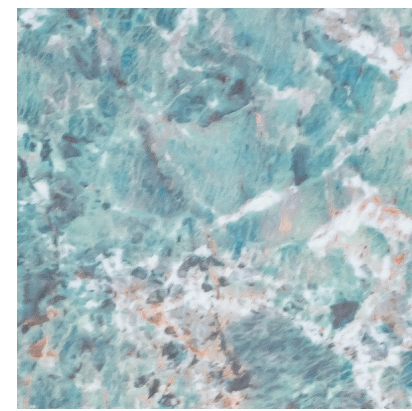

The ceramic table tops

Marble effect... A classic for Parisian terraces and worldwide. Available in white, black, or green ceramic with natural veins, always framed with brass, stainless steel, or copper, the Haussmann range is chic, authentic, and timeless.

Blanc

Noir

Vert pastel

Vert intense

Onyx